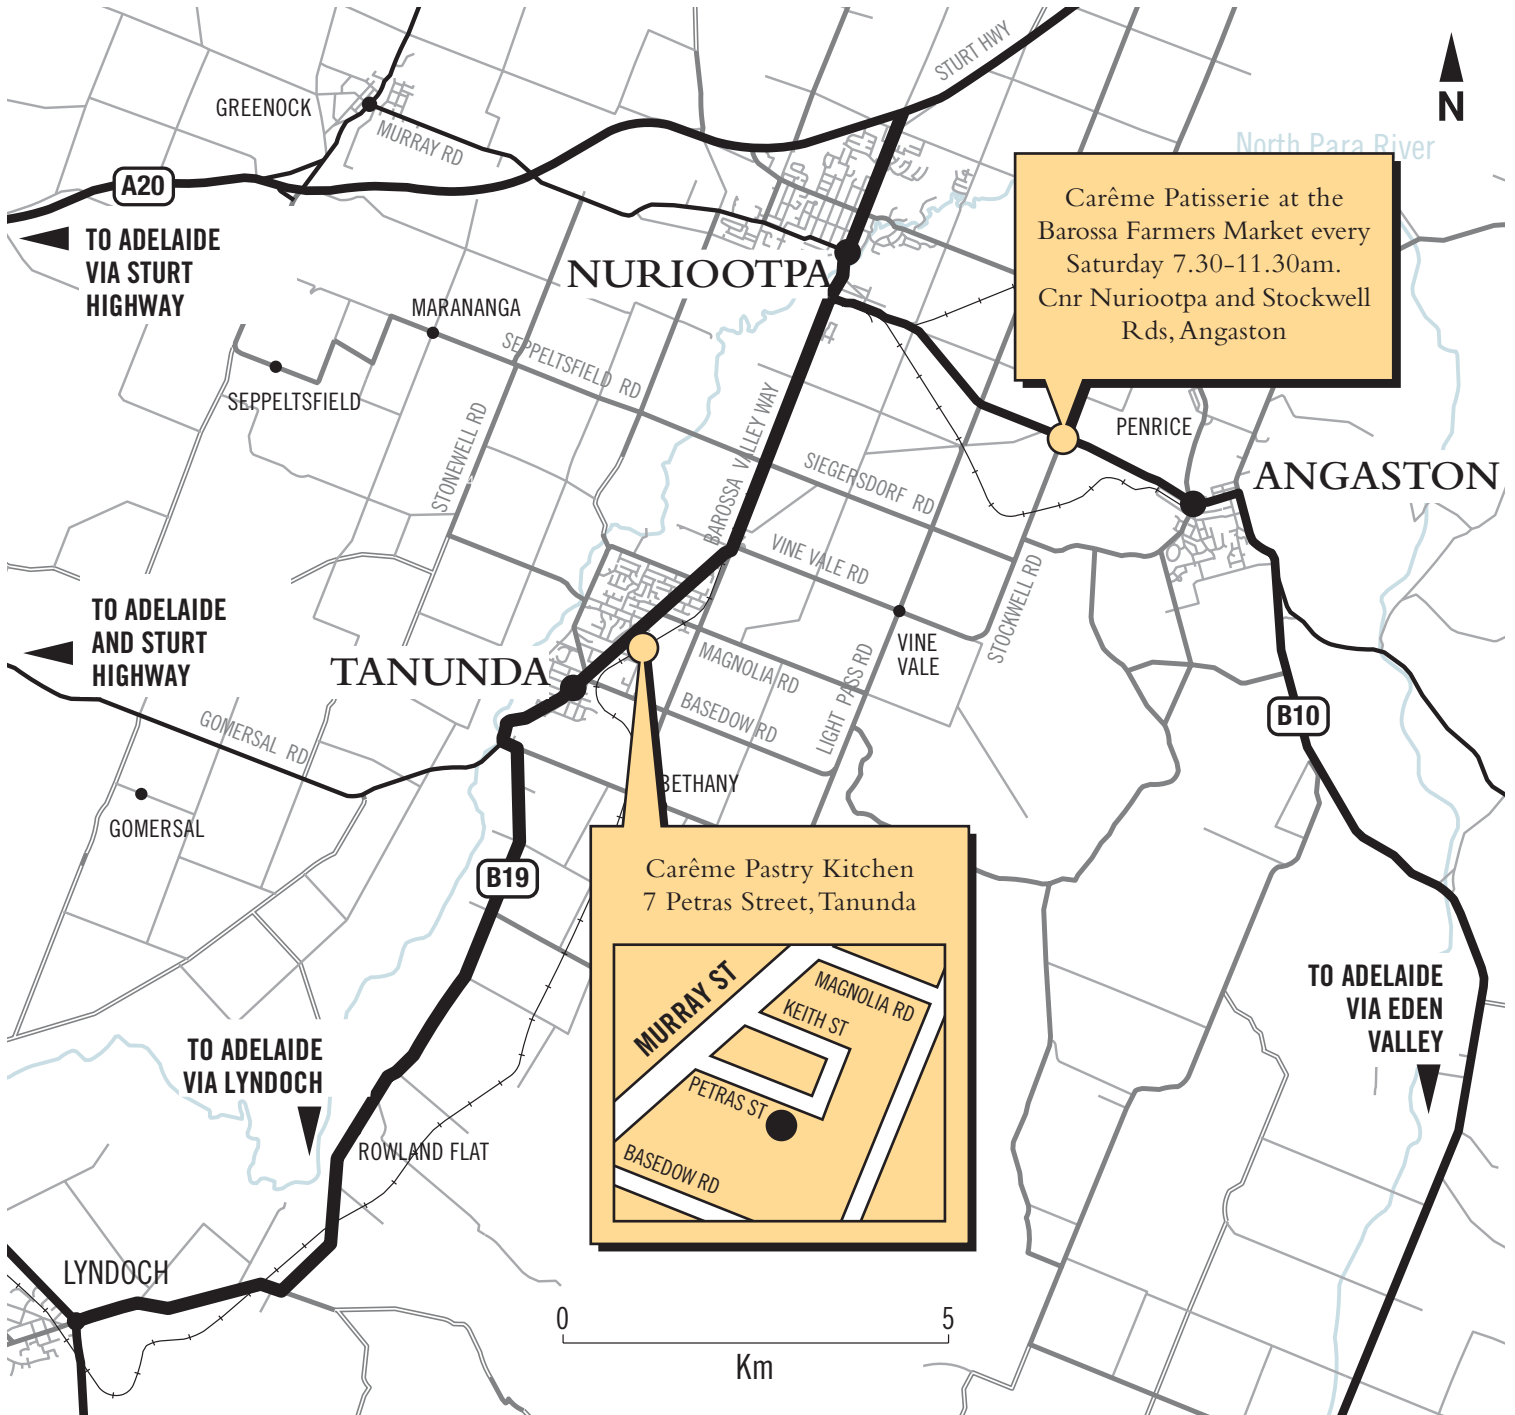

carême

TRADITIONAL PASTRY

Telephone +61 8 8563 1490 Facsimile +61 8 8563 1470 Email mail@caremepastry.com

WWW.CAREMEPASTRY.COM